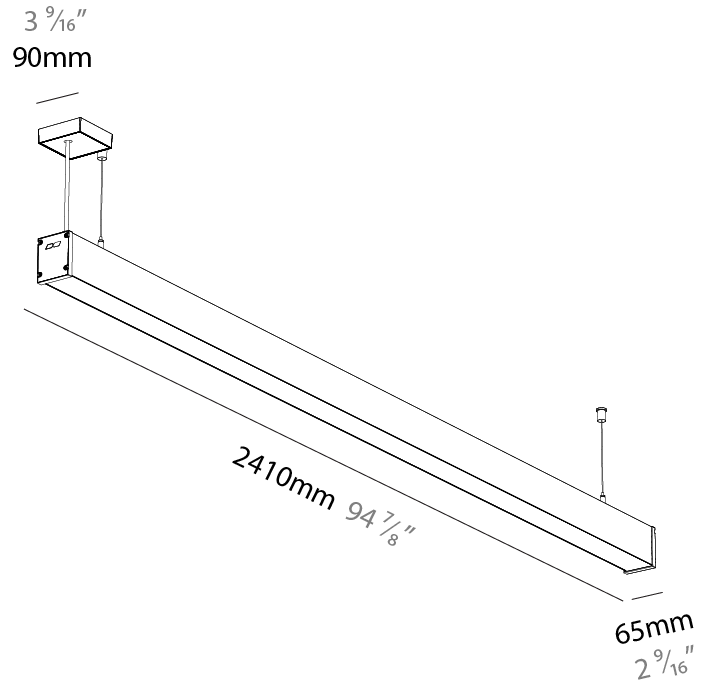

GENERAL

Series: Slider Straight IP54
Partner: Prolicht
Division: Architectural
Installation: Suspension
Product Type: Linear Profiles
Mounting Location: Ceiling
Light Distribution: Direct

PHYSICAL

Shape: Rectangle
Length (mm): 2410
Length (in): 94 7/8
Width (mm): 65
Width (in): 2 9/16
Height (mm): 80
Height (in): 3 1/8
Weight (kg): 4.100

Diffuser: Diffuser - Opal, Micro-prism, Clear Micro-prism, Glare Control, Wallwasher Right, Wallwasher Left, Wallwash Double Asymmetric

Fixture Finish: SSR / BKV / CWI / CRY / HAB / UFT / ITA / RUA / FTG / MYG / LOD / PUS / FRO / FUP / KIA / POP / BLS / SPG / MEY / GOH / CHC / COM / ABZ / JAG / OBR / MOS / ROR

Fixture Material: Aluminum Die Cast
Cable Details: 2,000mm/78 3/4" or 6,000mm/236 1/4" Transparent Cable

ELECTRICAL

Lamp Type: LED (Zhaga Standard)
Input Wattage (W): 52
Total Output Wattage (W): 47.3
Dimming: Non-Dimmable
Driver Included: No
Driver Location: Remote
Driver Type: Constant Current - Universal
Driver Class: Class 2
Input Voltage (V): 120
Constant Current (MA): 300mA
Upon Request: DALI Dimming, MATTER Dimming

LED

Color Temperature (°K): 2700 / 3000 / 3500 / 4000
Max. Delivered Lumen (lm): 5314 - 7387
Nominal Lumen (lm): 8200 - 8560
CRI: >90 CRI
Lamp Life (hrs): 50000

OPTICAL

RATINGS AND CERTIFICATIONS

Certified By: Certified for North American Standards
IP rating: IP54